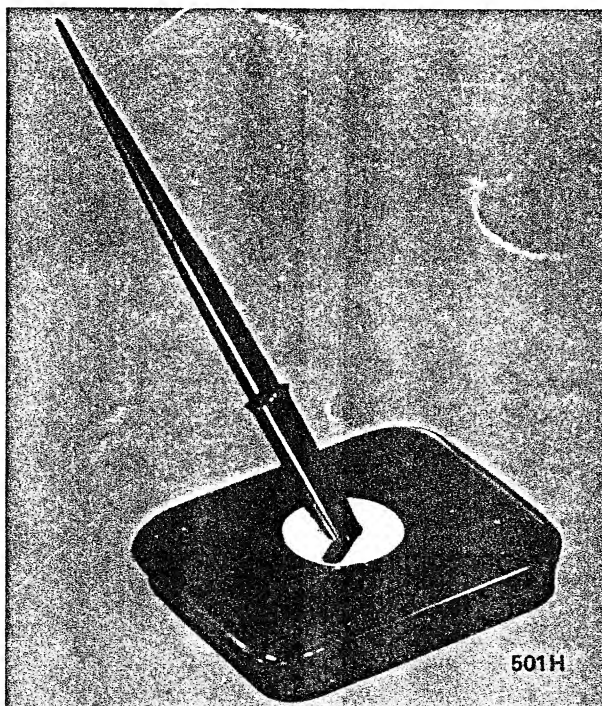

Sheaffer Economy Desk Sets

D295

Gleaming black plastic base. Chrome banded black ballpoint with "B" refill unit.

$2.95

With chain. $3.95

For Stick-tite base, add 50c

802H

Molded jet crystal base. Black cartridge pen, chrome trim and socket.

$8.75

501H (Illustrated)

Molded jet crystal base, "Tip-Dip" desk pen.

$6.00

502H with 32" chain. $6.95

503H with nameplate—
No chain. $6.95

501S Same as 501H with Sheaffer ballpoint pen. $5.00

502S with 32" chain. $6.00

509H Same as 501H with Sheaffer "shielded point" cartridge pen. $5.95

1002H

Molded jet crystal base. Black cartridge pen, chrome trim, socket and nameplate.

$10.00

D295